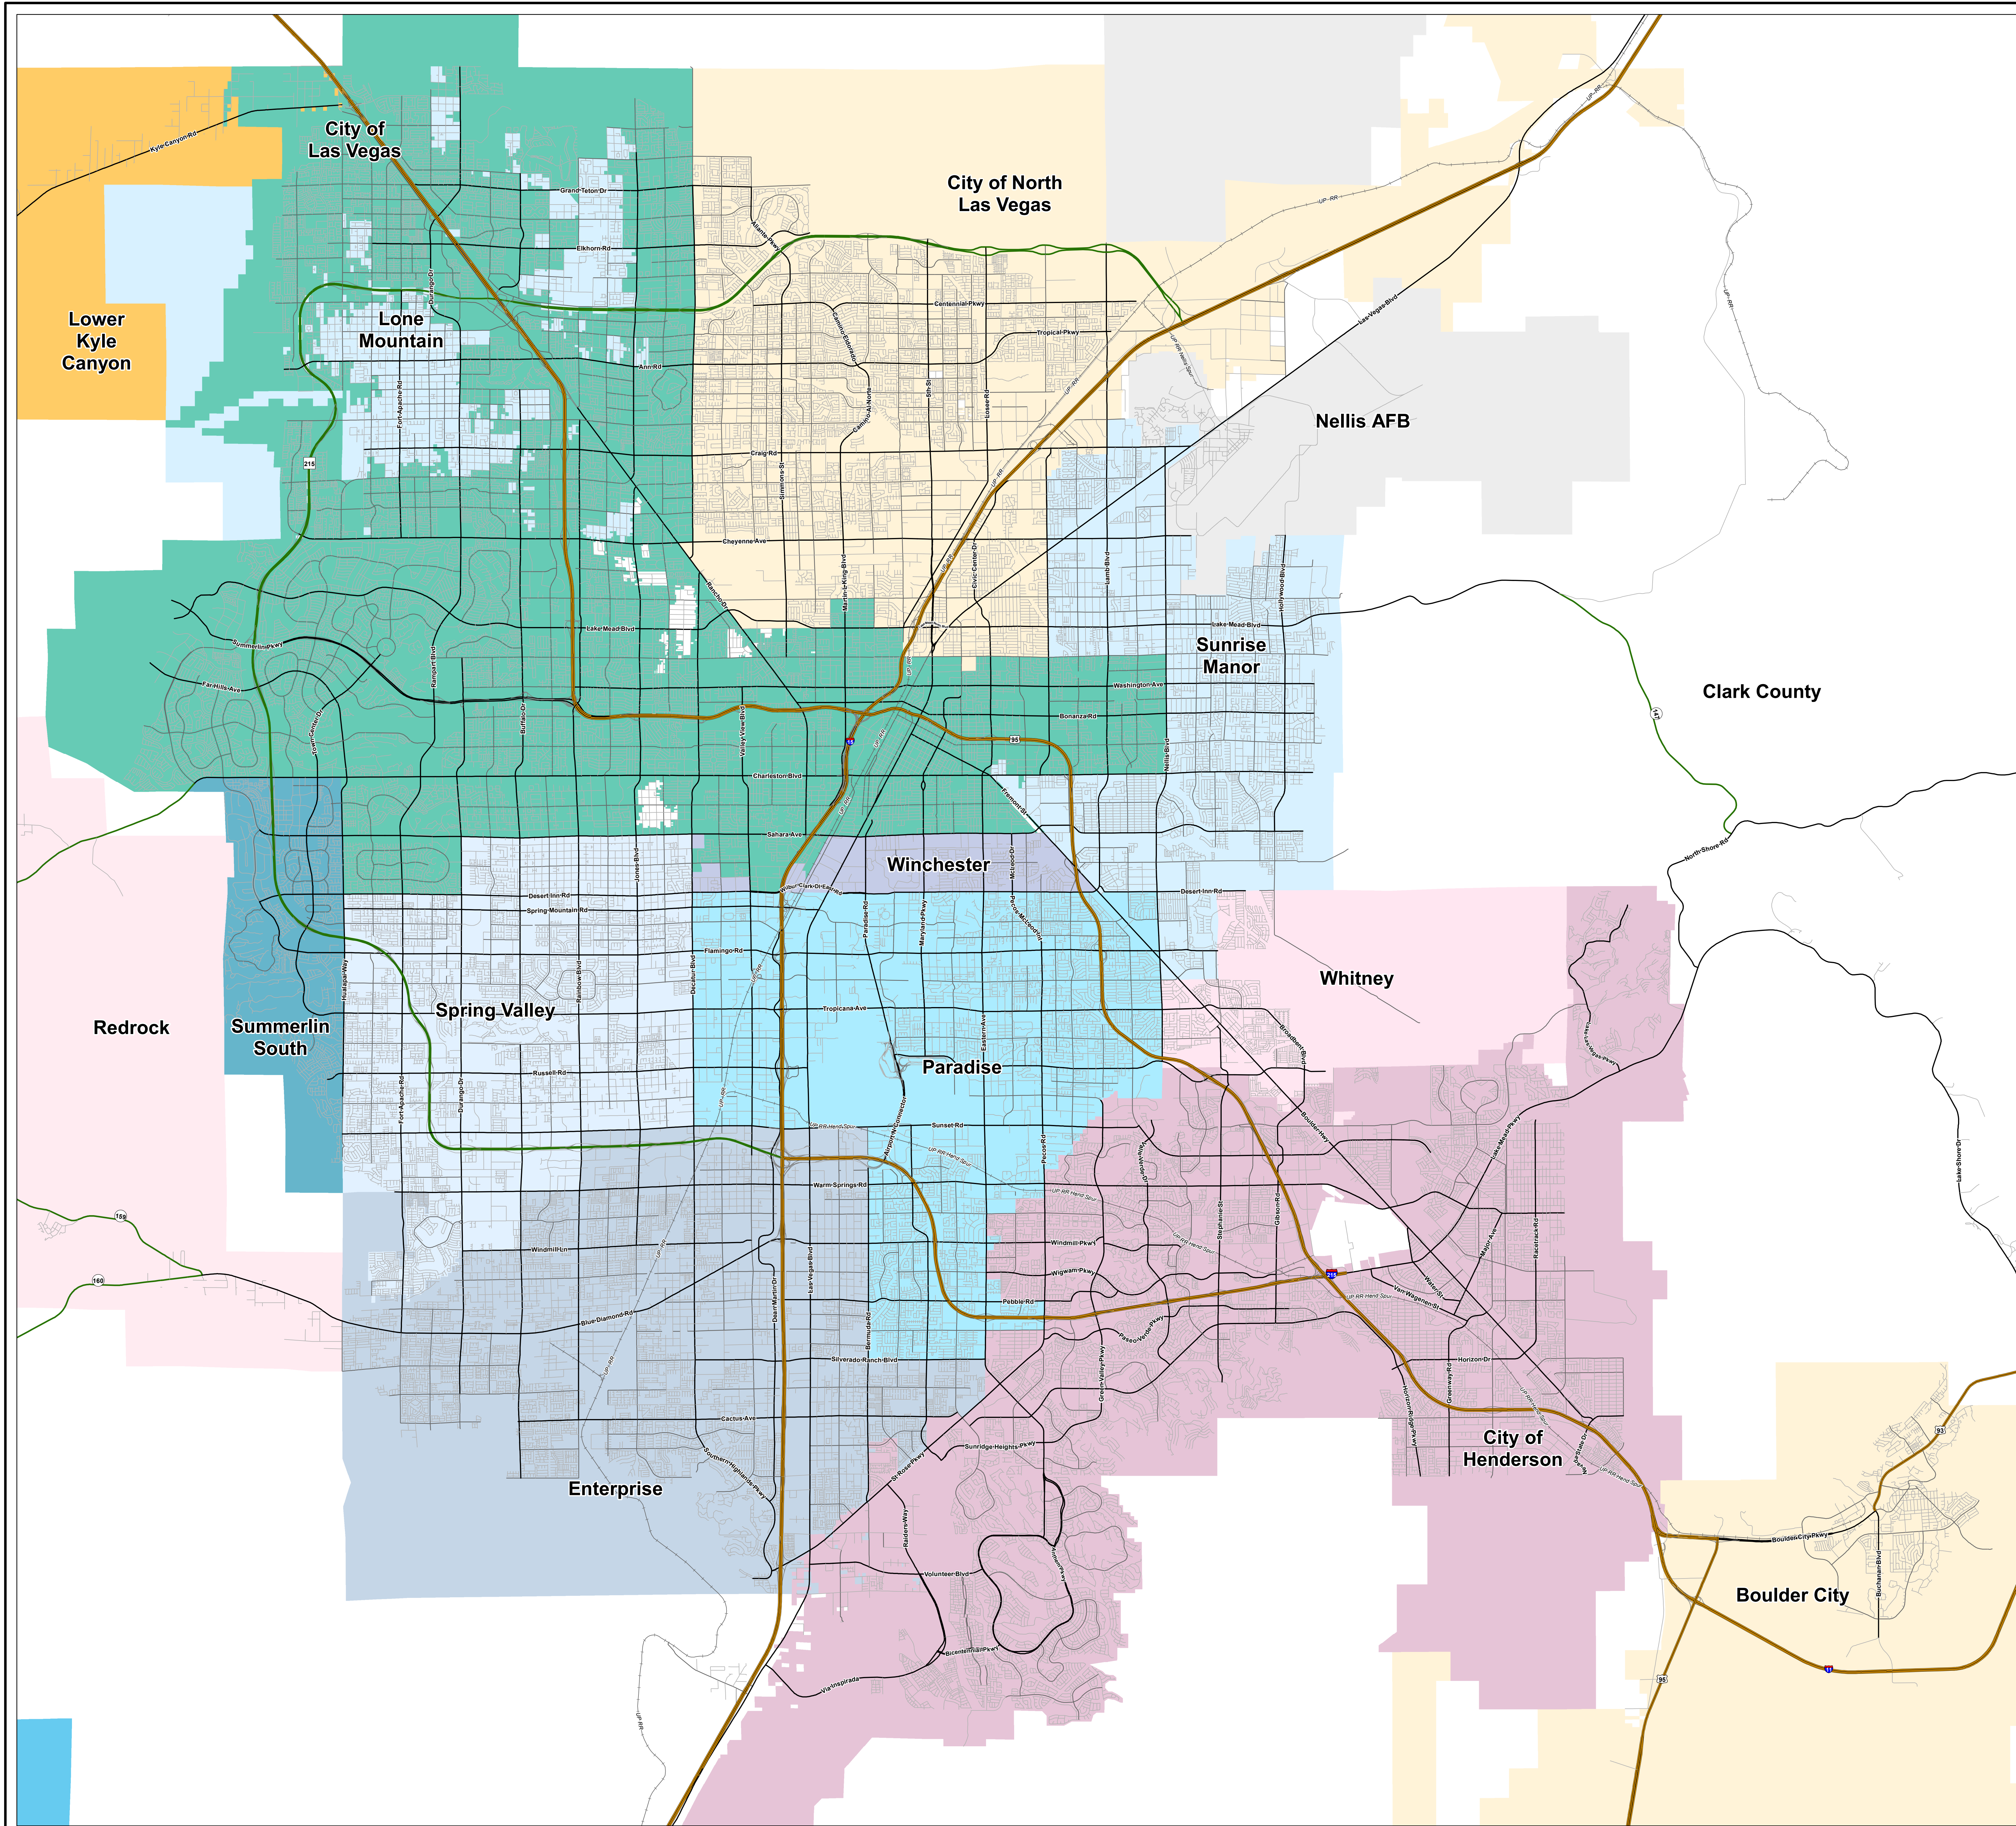

# Unincorporated Towns

Las Vegas Valley  
Clark County, Nevada

**G**EOGRAPHIC  
**I**NFORMATION  
**S**YSTEMS

- Streets**
- Major Highway
  - Highway
  - Major Street
  - Collector
  - Local
  - Ramp
  - Railroad

- Cities and Unincorporated Towns**
- Boulder City
  - City of Henderson
  - City of Las Vegas
  - City of North Las Vegas
  - Clark County
  - Enterprise
  - Goodsprings
  - Lone Mountain
  - Lower Kyle Canyon
  - Nellis AFB
  - Paradise
  - Redrock
  - Spring Valley
  - Summerlin South
  - Sunrise Manor
  - Whitney
  - Winchester

Date: 8/6/2022

Clark County  
Vicinity Map - No Scale

*This information is for display purposes only. No liability is assumed as to the accuracy of the data delineated herein.*